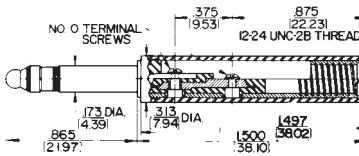

.173" MINIATURE TELEPHONE PLUGS BANTAM TYPE

TT251 and TT252

TT253 and TT254

DIMENSIONS ARE FOR REFERENCE ONLY $\frac{\text{Inch}}{\text{(mm)}}$

NOTE: Contact your Switchcraft Representative for price and delivery.