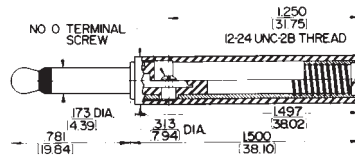

.173" MINIATURE TELEPHONE PLUGS BANTAM TYPE

TT251 and TT252

TT253 and TT254

DIMENSIONS ARE FOR REFERENCE ONLY $\frac{\text{Inch}}{\text{(mm)}}$

NOTE: Contact your Switchcraft Representative for price and delivery.